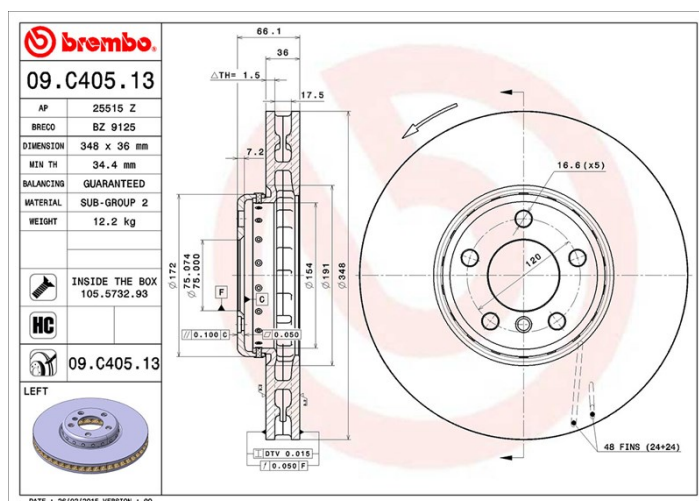

## Disc technical data

**Diameter** (Diameter)  
348 mm

**Overall height** (A)  
66,1 mm

**Centring diameter** (B)  
75 mm

**Number of holes** (C)  
5

**Thickness** (TH)  
36 mm

**Minimum thickness**  
34,4 mm

## Brand part numbers

**Brembo**  
09.C405.13

**AP**  
25515 Z

**Breco**  
BZ 9125

## Technical specifications