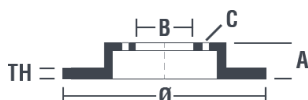

Disc technical data

Diameter (Diameter)
348 mm

Overall height (A)
66,1 mm

Centring diameter (B)
75 mm

Number of holes (C)
5

Thickness (TH)
36 mm

Minimum thickness
34,4 mm

Tightening torque
Nm