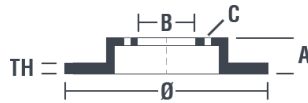

Disc technical data

Diameter (Diameter)
300 mm

Overall height (A)
51,5 mm

Centring diameter (B)
79 mm

Number of holes (C)
5

Thickness (TH)
22 mm

Minimum thickness
20,4 mm

Tightening torque 
120 Nm