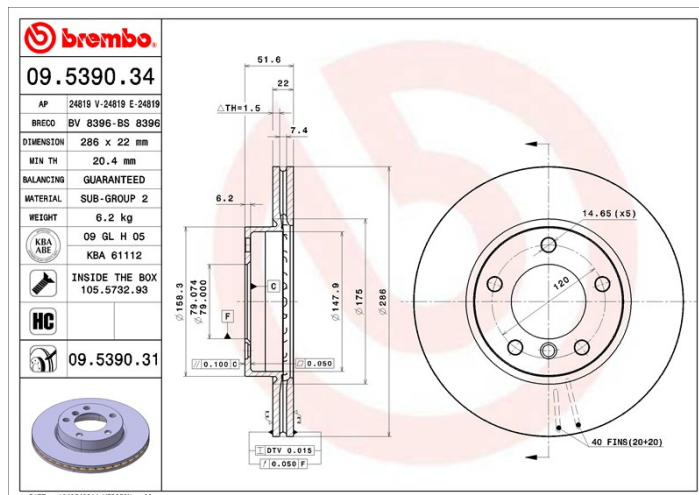

Disc 09.5390.31

Disc technical data

Diameter (Diameter)
286 mm

Overall height (A)
51,6 mm

Centring diameter (B)
79 mm

Number of holes (C)
5

Thickness (TH)
22 mm

Minimum thickness
20,4 mm

Tightening torque 
120 Nm

Brand part numbers

Brembo
09.5390.31

AP
24819 V

Breco
BV 8396

Technical specifications

High Carbon disc (HC)

Thanks to the high percentage of carbon in the chemical composition of the cast iron, the HC disc provides greater damping coefficient, able to reduce vibration and noise while driving.