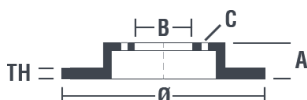

Disc 09.5390.31

Disc technical data

Diameter (Diameter)
286 mm

Overall height (A)
51,6 mm

Centring diameter (B)
79 mm

Number of holes (C)
5

Thickness (TH)
22 mm

Minimum thickness
20,4 mm

Tightening torque
120 Nm