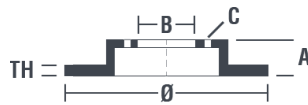

Disc technical data

Diameter (Diameter)
312 mm

Overall height (A)
73,2 mm

Centring diameter (B)
79 mm

Number of holes (C)
5

Thickness (TH)
24 mm

Minimum thickness
22,6 mm

Tightening torque
120 Nm