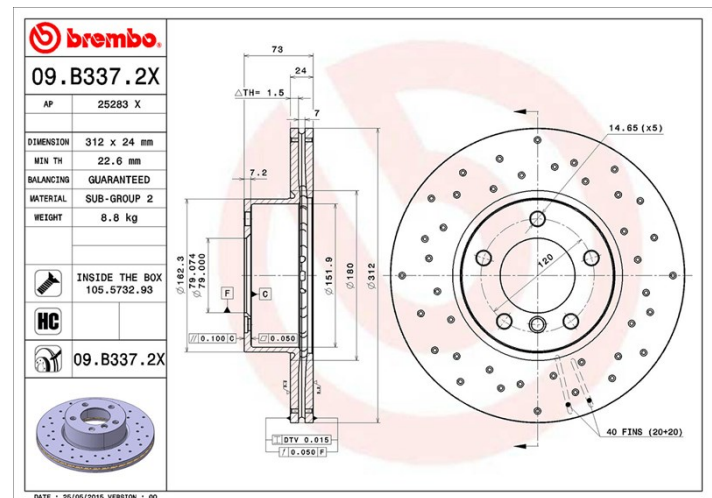

Disc technical data

Diameter (Diameter)
312 mm

Overall height (A)
73,2 mm

Centring diameter (B)
79 mm

Number of holes (C)
5

Thickness (TH)
24 mm

Minimum thickness
22,6 mm

Tightening torque
120 Nm

Brand part numbers

Brembo
09.B337.2X

AP
25283 X

Technical specifications

High Carbon disc (HC)

Thanks to the high percentage of carbon in the chemical composition of the cast iron, the HC disc provides greater damping coefficient, able to reduce vibration and noise while driving.