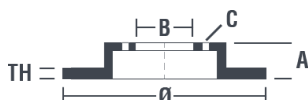

Disc technical data

Diameter (Diameter)
338 mm

Overall height (A)
73 mm

Centring diameter (B)
79 mm

Number of holes (C)
5

Thickness (TH)
26 mm

Minimum thickness
24,4 mm

Tightening torque
Nm