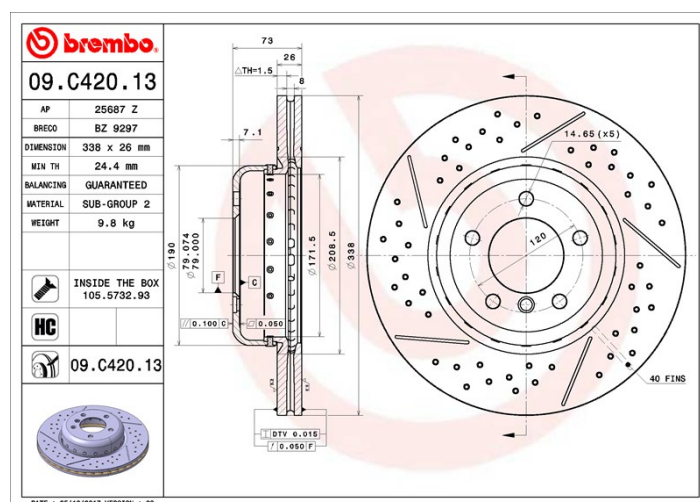

Disc technical data

Diameter (Diameter)
338 mm

Overall height (A)
73 mm

Centring diameter (B)
79 mm

Number of holes (C)
5

Thickness (TH)
26 mm

Minimum thickness
24,4 mm

Tightening torque
Nm

Brand part numbers

Brembo
09.C420.13

AP
25687 Z

Breco
BZ 9297

Technical specifications

High Carbon disc (HC)

Thanks to the high percentage of carbon in the chemical composition of the cast iron, the HC disc provides greater damping coefficient, able to reduce vibration and noise while driving.

Disc with fixing screw

By supplying the fixing screw in the disc box, Brembo provides extra help to the mechanic if the original screw is rusty or worn to such an extent as to prevent or make it difficult to reuse.