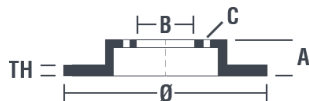

Disc 09.A599.1X

brembo
AFTERMARKET

Disc technical data

Diameter (Diameter)
348 mm

Overall height (A)
73 mm

Centring diameter (B)
79 mm

Number of holes (C)
5

Thickness (TH)
30 mm

Minimum thickness
28,6 mm

Tightening torque
120 Nm