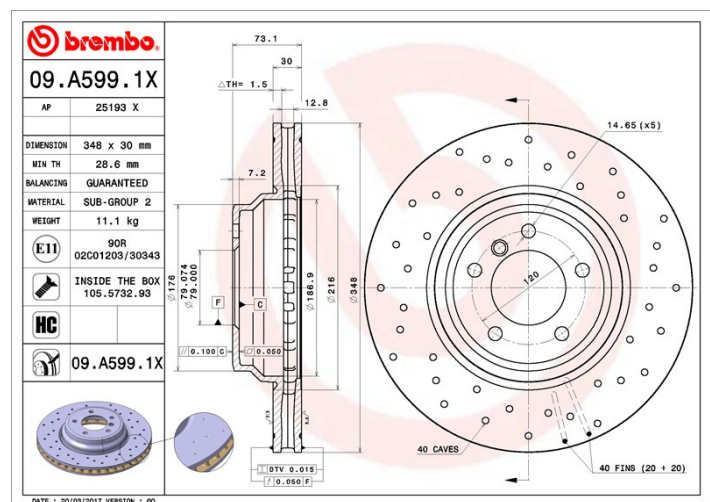

Disc 09.A599.1X

brembo
AFTERMARKET

Disc technical data

Diameter (Diameter)
348 mm

Overall height (A)
73 mm

Centring diameter (B)
79 mm

Number of holes (C)
5

Thickness (TH)
30 mm

Minimum thickness
28,6 mm

Tightening torque 
120 Nm

Brand part numbers

Brembo
09.A599.1X

AP
25193 X

Technical specifications

High Carbon disc (HC)

Thanks to the high percentage of carbon in the chemical composition of the cast iron, the HC disc provides greater damping coefficient, able to reduce vibration and noise while driving.