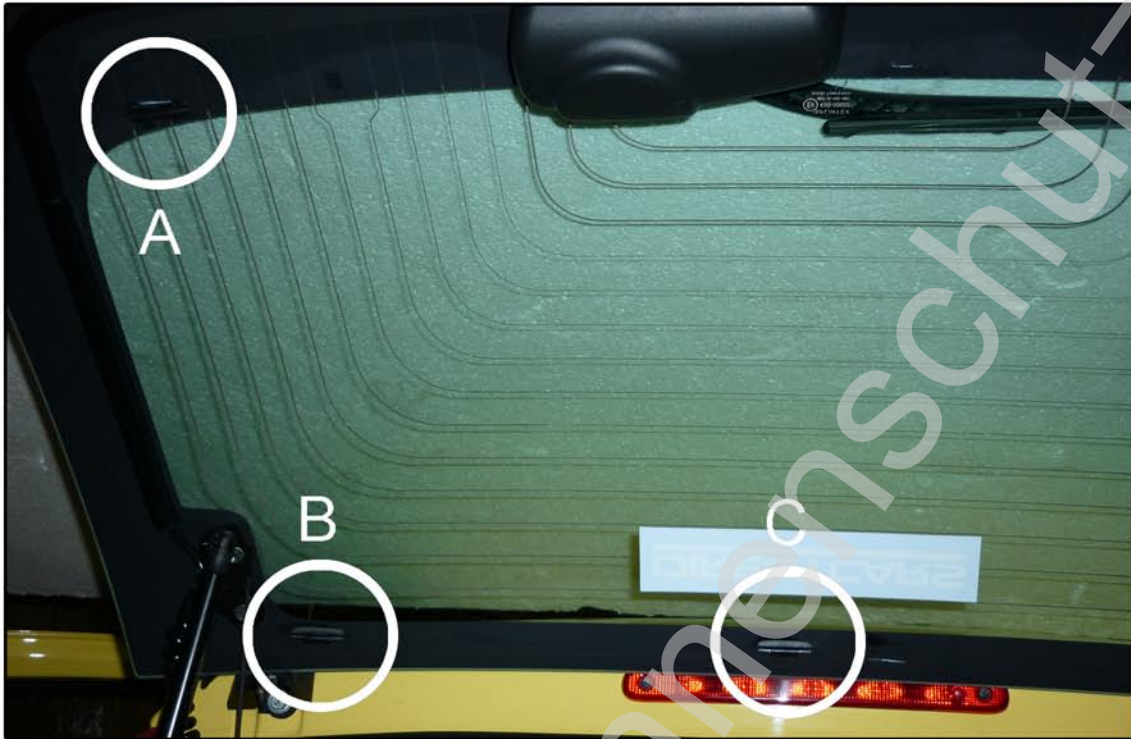

INSTALLATION INSTRUCTIONS

Peugeot 107 5dr

PEU-107-5-A

COMPONENTS INCLUDED

SHADES

SIDE WINDOWS X2

TAILGATE WINDOW X2

FIXING CLIPS

X13

X1

SIDE SHADE INSTALLATION

SIDE SHADE INSTALLATION

SIDE SHADE INSTALLATION

SIDE SHADE INSTALLATION

TAILGATE SHADE INSTALLATION

TAILGATE SHADE INSTALLATION