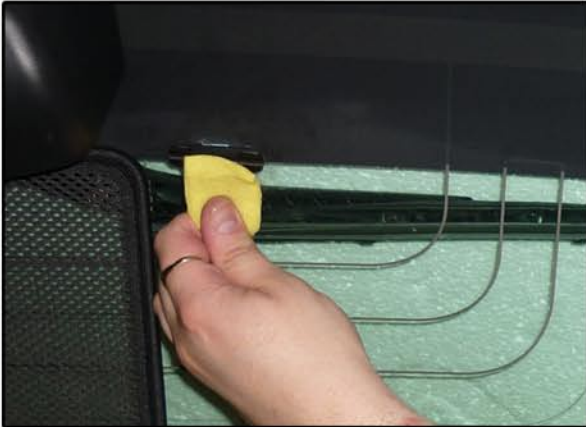

TAILGATE SHADE INSTALLATION