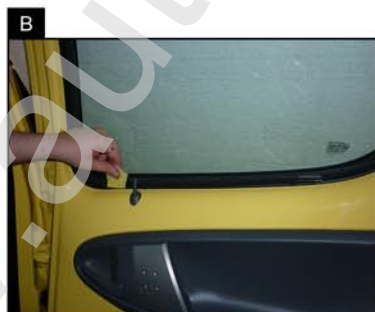

INSTALLATION INSTRUCTIONS

Peugeot 107 5dr

PEU-107-5-A

COMPONENTS INCLUDED

SHADES

SIDE WINDOWS X2

TAILGATE WINDOW X2

FIXING CLIPS

X13

X1

SIDE SHADE INSTALLATION

SIDE SHADE INSTALLATION

SIDE SHADE INSTALLATION

SIDE SHADE INSTALLATION

TAILGATE SHADE INSTALLATION

TAILGATE SHADE INSTALLATION