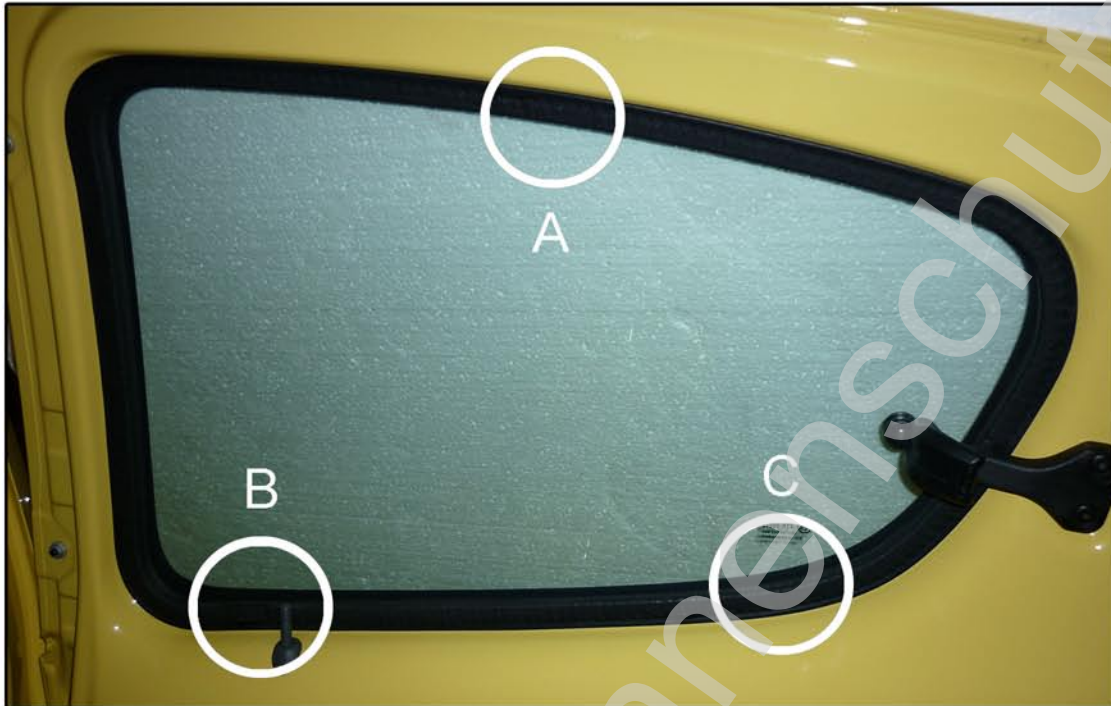

INSTALLATION INSTRUCTIONS

Peugeot 107 5dr

PEU-107-5-A

COMPONENTS INCLUDED

SHADES

SIDE WINDOWS X2

TAILGATE WINDOW X2

FIXING CLIPS

X13

X1

SIDE SHADE INSTALLATION

SIDE SHADE INSTALLATION

SIDE SHADE INSTALLATION

SIDE SHADE INSTALLATION

TAILGATE SHADE INSTALLATION

TAILGATE SHADE INSTALLATION