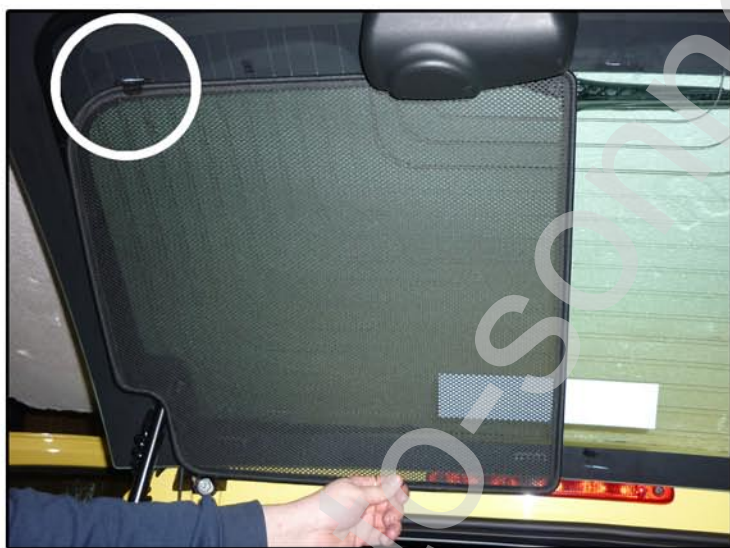

TAILGATE SHADE INSTALLATION