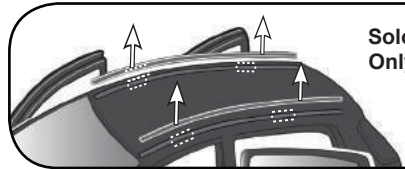

Solo per Mazda
Only for Mazda