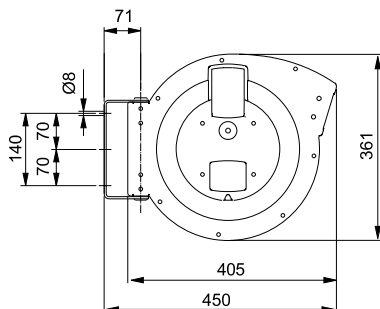

Rullini guidatubo
Galets guide tuyau
Hose guide rollers
Schlauch-Fuehrungsrolle