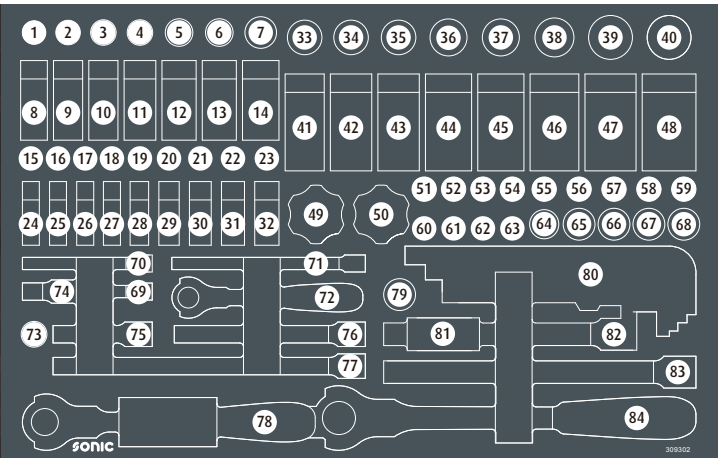

309301

	NO	Sonic NO	Size	Length	Q'ty
	1	22910	3/8"	28mm	
	2	22911	7/16"	28mm	
	3	22913	1/2"	28mm	
	4	22914	9/16"	28mm	
	5	22916	5/8"	28mm	
	6	22917	11/16"	30mm	
	7	22919	3/4"	30mm	
	8	2296310	3/8"	63mm	
	9	2296311	7/16"	63mm	
	10	2296313	1/2"	63mm	
	11	2296314	9/16"	63mm	
	12	2296316	5/8"	63mm	
	13	2296317	11/16"	63mm	
	14	2296319	3/4"	63mm	
	15	21905	3/16"	25mm	
	16	21955	7/32"	25mm	
	17	21906	1/4"	25mm	
	18	21907	9/32"	25mm	
	19	21908	5/16"	25mm	
	20	21909	11/32"	25mm	
	21	21910	3/8"	25mm	
	22	21911	7/16"	25mm	
	23	21913	1/2"	25mm	
	24	2195005	3/16"	50mm	
25	21950055	7/32"	50mm		
26	2195006	1/4"	50mm		
27	2195007	9/32"	50mm		
28	2195008	5/16"	50mm		
29	2195009	11/32"	50mm		
30	2195010	3/8"	50mm		
31	2195011	7/16"	50mm		
32	2195012	1/2"	50mm		
	33	23921	13/16"	38mm	
	34	23922	7/8"	38mm	
	35	23924	15/16"	38mm	
	36	23925	1"	42mm	
	37	23927	1.1/16"	42mm	
	38	23929	1.1/8"	43mm	
	39	23930	1.3/16"	43mm	
	40	23932	1.1/4"	43mm	
	41	2397721	13/16"	77mm	
	42	2397722	7/8"	77mm	

	NO	Sonic NO	Size	Length	Q'ty	
	43	2397724	15/16"	77mm		
	44	2397725	1"	77mm		
	45	2397727	1.1/16"	77mm		
	46	2397729	1.1/8"	77mm		
	47	2397730	1.3/16"	77mm		
	48	2397732	1.1/4"	77mm		
		49	7110301	1/4"	25mm	
		50	7110302	3/8"	28mm	
	51	82414803	1/8"	48mm		
	52	82414804	5/32"	48mm		
	53	82414805	3/16"	48mm		
	54	824148055	7/32"	48mm		
	55	82414806	1/4"	48mm		
	56	82414808	5/16"	48mm		
	57	82414810	3/8"	48mm		
	58	82414812	7/16"	48mm		
	59	82414813	1/2"	48mm		
	60	81413703	1/8"	37mm		
61	81413704	5/32"	37mm			
62	81413705	3/16"	37mm			
63	81413706	7/32"	37mm			
	64	834106210	3/8"	62mm		
	65	834106212	7/16"	62mm		
66	834106213	1/2"	62mm			
67	834106214	9/16"	62mm			
68	834106217	5/8"	62mm			
69	7141050	1/4"	50mm			
	70	7141100	1/4"	100mm		
	71	7141150	1/4"	150mm		
	72	7110201	1/4"	150mm		
	73	71521	3/8"	52mm		
	74	7142044	3/8"	44mm		
75	7142075	3/8"	75mm			
76	7142150	3/8"	150mm			
77	7142250	3/8"	250mm			
	78	7110202	3/8"	235mm