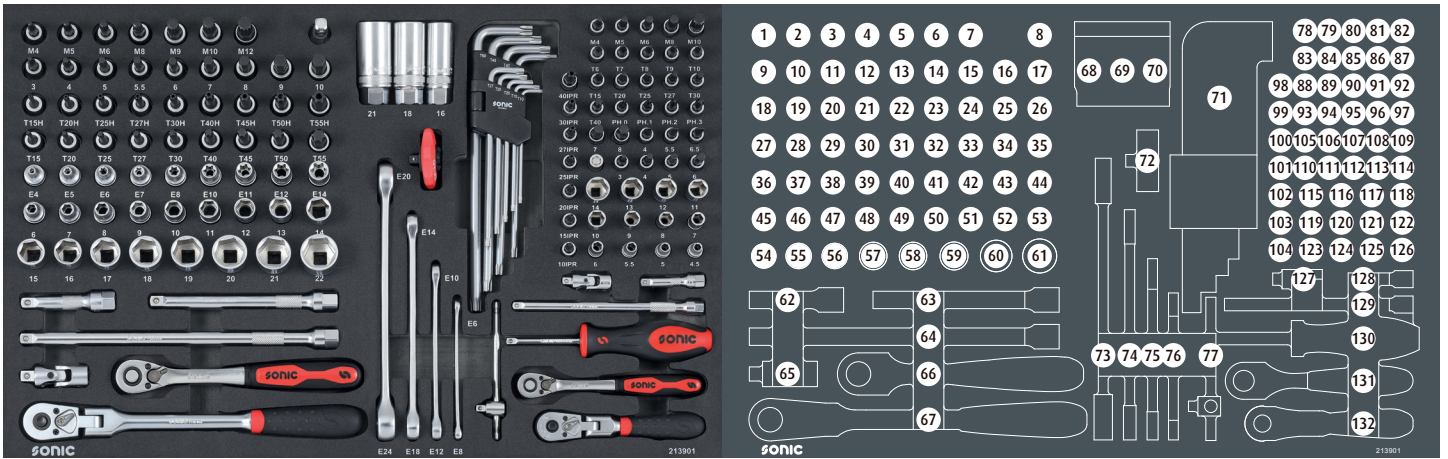

213901

	NO	Sonic NO	Size	Length	Q'ty	
	1	8284804	M4	48mm		
	2	8284805	M5	48mm		
	3	8284806	M6	48mm		
	4	8284808	M8	48mm		
	5	8284809	M9	48mm		
	6	8284810	M10	48mm		
	7	8284812	M12	48mm		
	8	7142044	3/8"	44mm		
	9	8244803	3mm	48mm		
	10	8244804	4mm	48mm		
	11	8244805	5mm	48mm		
	12	82448055	5.5mm	48mm		
	13	8244806	6mm	48mm		
	14	8244807	7mm	48mm		
	15	8244808	8mm	48mm		
	16	8244809	9mm	48mm		
	17	8244810	10mm	48mm		
		18	8274815	T15H	48mm	
		19	8274820	T20H	48mm	
		20	8274825	T25H	48mm	
		21	8274827	T27H	48mm	
		22	8274830	T30H	48mm	
		23	8274840	T40H	48mm	
		24	8274845	T45H	48mm	
25		8274850	T50H	48mm		
26		8274855	T55H	48mm		
		27	8264815	T15	48mm	
	28	8264820	T20	48mm		
	29	8264825	T25	48mm		
	30	8264827	T27	48mm		
	31	8264830	T30	48mm		
	32	8264840	T40	48mm		
	33	8264845	T45	48mm		
	34	8264850	T50	48mm		
	35	8264855	T55	48mm		
		36	22604	E4	28mm	
37		22605	E5	28mm		
38		22606	E6	28mm		
39		22607	E7	28mm		
40		22608	E8	28mm		
41		22610	E10	28mm		

	NO	Sonic NO	Size	Length	Q'ty
	42	22611	E11	28mm	
	43	22612	E12	28mm	
	44	22614	E14	28mm	
	45	22506	6mm	28mm	
	46	22507	7mm	28mm	
	47	22508	8mm	28mm	
	48	22509	9mm	28mm	
	49	22510	10mm	28mm	
	50	22511	11mm	28mm	
	51	22512	12mm	28mm	
	52	22513	13mm	28mm	
	53	22514	14mm	28mm	
	54	22515	15mm	28mm	
	55	22516	16mm	28mm	
	56	22517	17mm	30mm	
	57	22518	18mm	30mm	
	58	22519	19mm	30mm	
	59	22520	20mm	30mm	
	60	22521	21mm	30mm	
	61	22522	22mm	32mm	
	62	7142075	3/8"	75mm	
	63	7142150	3/8"	150mm	
	64	7142250	3/8"	250mm	
	65	71521	3/8"	52mm	
	66	7121502	3/8"	197mm	
	67	7110102	3/8"	265mm	
	68	7172221	21mm	64mm	
	69	7172218	18mm	64mm	
	70	7172216	16mm	64mm	
	71	600902	T10, T15, T20, T25, T27, T30, T40, T45, T50		
	72	7110301	1/4"	25mm	
	73	4162024	E20xE24	224mm	
	74	4161418	E14xE18	182mm	
	75	4161012	E10xE12	142mm	
	76	4160608	E6xE8	113mm	
	77	7131115	1/4"	115mm	

*The inventory order list can also be found on our website under downloads at the specific article.