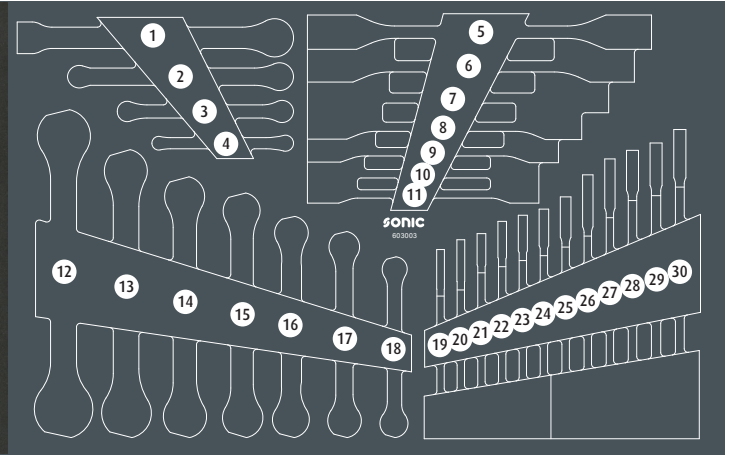

603003

| | NO | Sonic NO | Size | Length | Q'ty |
|--|----|----------|---------|--------|------|
| | 1 | 4162024 | E20xE24 | 224mm | |
| | 2 | 4161418 | E14xE18 | 182mm | |
| | 3 | 4161012 | E10xE12 | 142mm | |
| | 4 | 4160608 | E6xE8 | 113mm | |
| | 5 | 4121819 | 18x19mm | 275mm | |
| | 6 | 4121617 | 16x17mm | 260mm | |
| | 7 | 4121415 | 14x15mm | 242mm | |
| | 8 | 4121213 | 12x13mm | 220mm | |
| | 9 | 4121011 | 10x11mm | 200mm | |
| | 10 | 4120809 | 8x9mm | 180mm | |
| | 11 | 4120607 | 6x7mm | 184mm | |
| | 12 | 4112427 | 24x27mm | 265mm | |
| | 13 | 4111922 | 19x22mm | 233mm | |
| | 14 | 4111719 | 17x19mm | 210mm | |
| | 15 | 4111618 | 16x18mm | 196mm | |
| | 16 | 4111214 | 12x14mm | 178mm | |
| | 17 | 4111113 | 11x13mm | 165mm | |
| | 18 | 4110810 | 8x10mm | 145mm | |
| | 19 | 4170208 | 8mm | 136mm | |
| | 20 | 4170209 | 9mm | 143mm | |
| | 21 | 4170210 | 10mm | 159mm | |
| | 22 | 4170211 | 11mm | 168mm | |
| | 23 | 4170212 | 12mm | 174mm | |
| | 24 | 4170213 | 13mm | 180mm | |
| | 25 | 4170214 | 14mm | 189mm | |
| | 26 | 4170215 | 15mm | 200mm | |
| | 27 | 4170216 | 16mm | 216mm | |
| | 28 | 4170217 | 17mm | 232mm | |
| | 29 | 4170218 | 18mm | 239mm | |
| | 30 | 4170219 | 19mm | 247mm | |